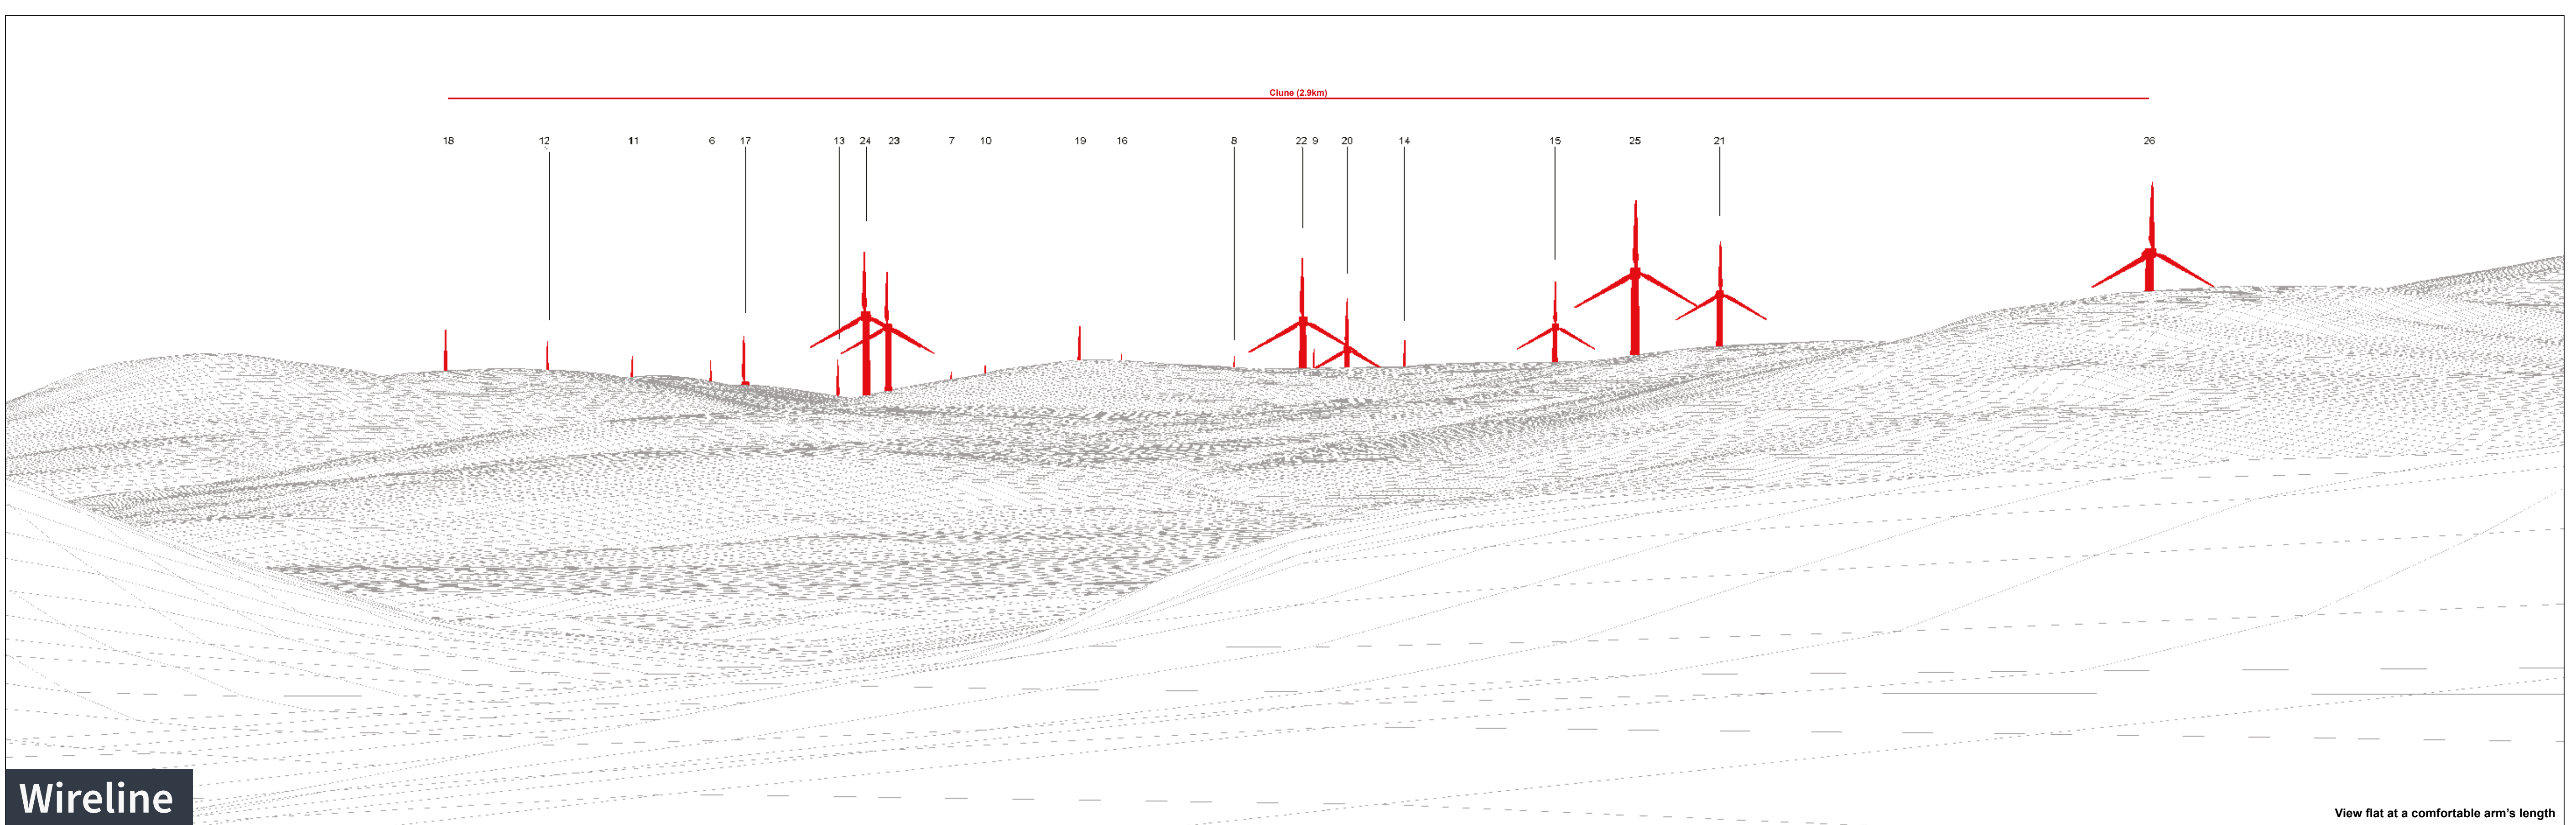

Viewpoint 2 - U1116 Road (near Garbole)

Viewpoint information

Location	Altitude	Nearest turbine	Bearing to centre of photo
275538 E 824485 N	341.58 m AOD	T25 @ 2.9km	138°

Clune Wind Farm - updated proposal