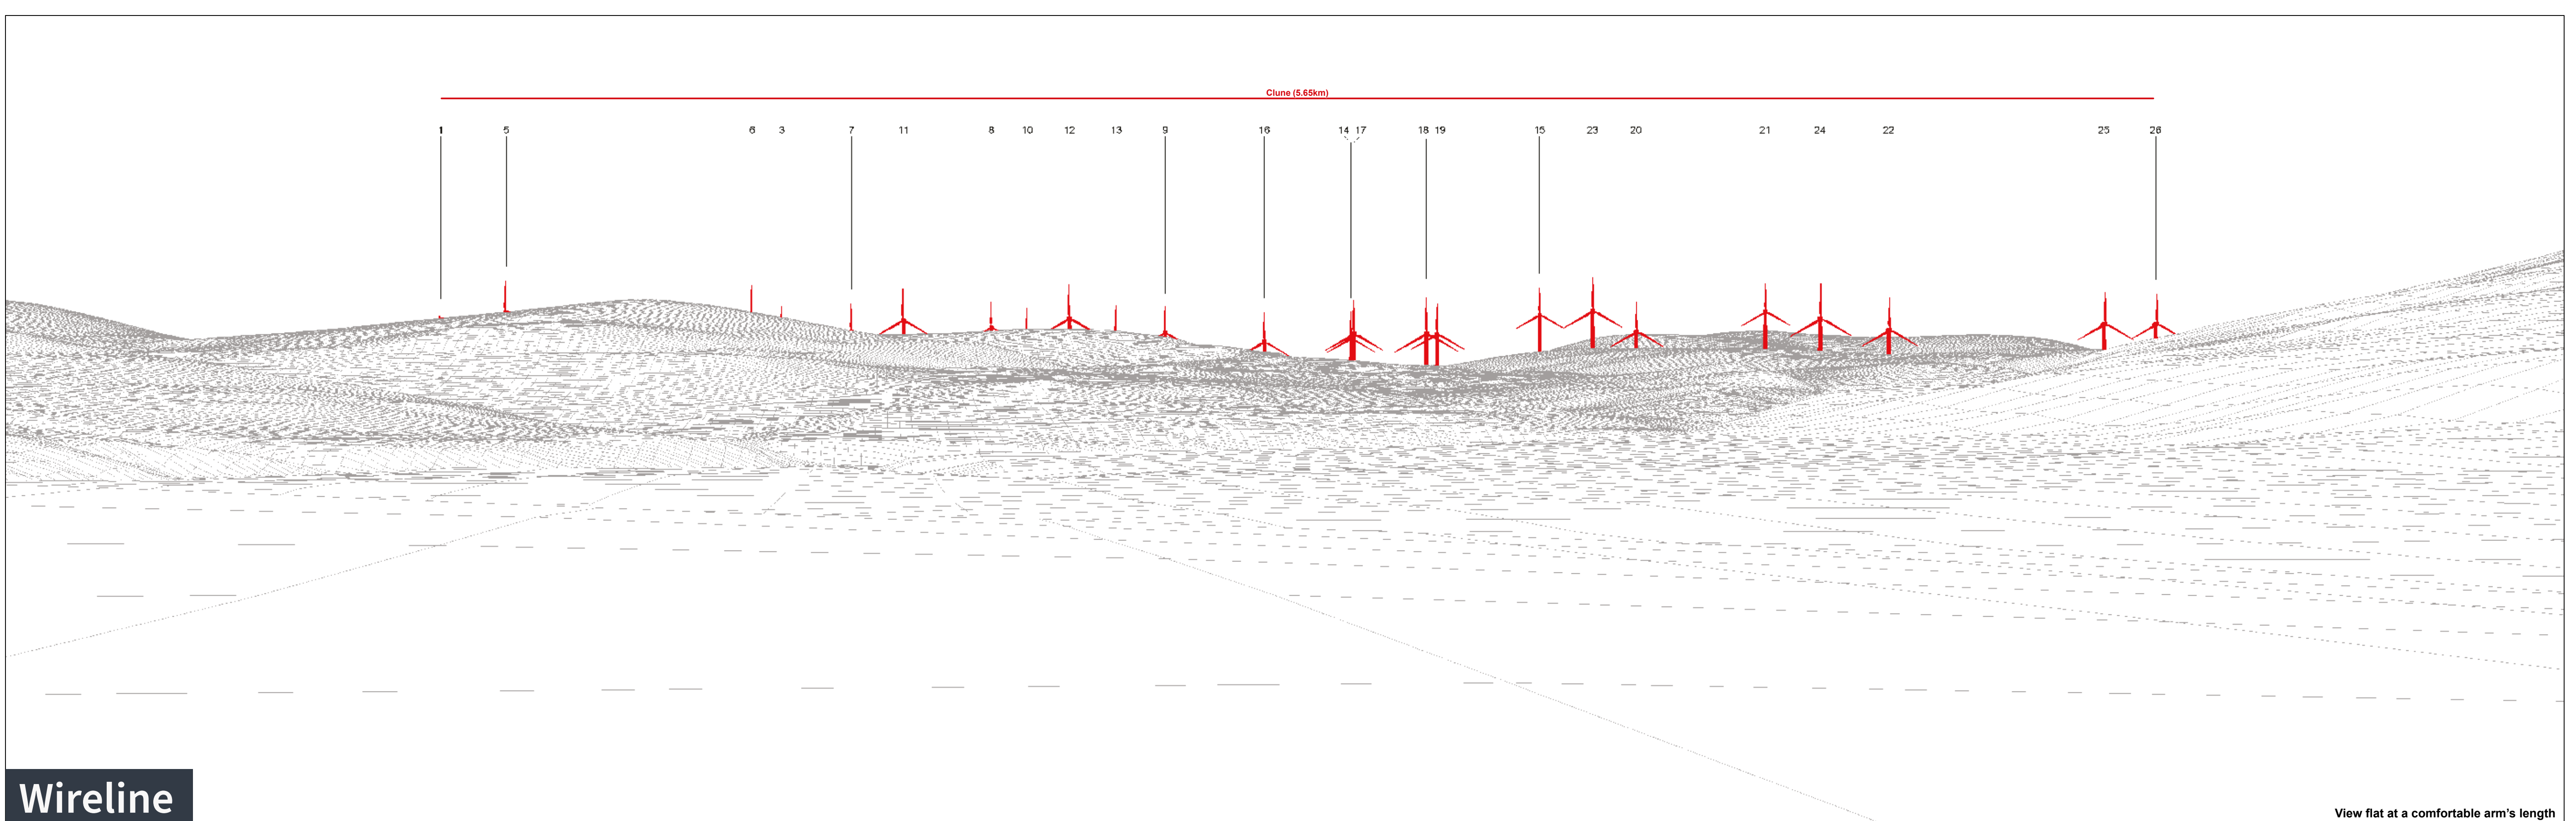

Viewpoint 7 - Tomatin

Viewpoint information

Location	Altitude	Nearest turbine	Bearing to centre of photo
280335 E 828178 N	305.53 m AOD	T18 @ 5.65km	192°

Clune Wind Farm - updated proposal

www.clune-windfarm.co.uk